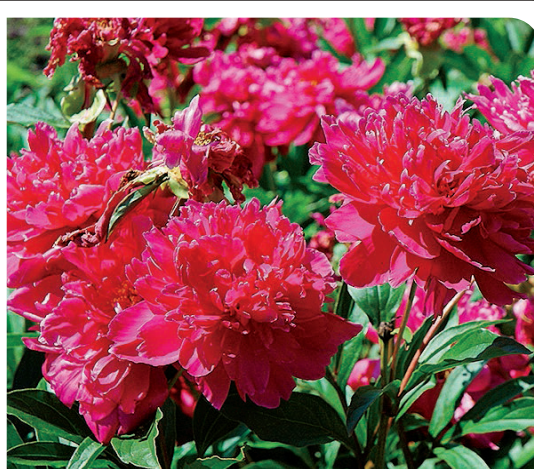

Sale $19.99 ea.

Summer Snowflake Viburnum
Beautiful snowy white flower clusters in the spring. Grows well in full or partial sun. #3

Sale $19.99

Barberry Special!
Deep reddish-purple or yellow foliage on a densely branched shrub. Your choice: Crimson Pygmy, Lambrusco, or Limoncello. #3, reg. $29.99 each **Save $10!**

Sale $19.99 ea.

Raspberry Lemonade Ninebark
Compact shrub with white flower clusters in the summer followed by coral-red fruit in the fall. #3, reg. $29.99 **Save $10!**

Sale $19.99

Ornamental Grasses
Give your garden four seasons of interest with low-maintenance ornamental grasses. Oakland carries a very large selection. #2

Sale starting from $19.99

Jumbo Hostas
Gorgeous shade loving perennials. Select from Blue Angel, Krossa Regal, or Mouse Ears. #2

Sale $19.99 ea.

Other Colorful Plant Specials!

Fire Chief Arborvitae
A distinctive landscape evergreen for color effect, featuring showy reddish foliage at the tips when grown in full sun. #2, Reg. $29.99

Sale $24.99

Bailey's Red Twig Dogwood
Bright red stems make for interesting fall & winter color. #5

Sale $29.99

Mountain Fire Pieris Japonica
The new foliage is reddish with white blooms during the spring. #2, reg. $34.99

Sale $29.99

Rainbow Leucothoe
Broadleaf evergreen which has a variegated new growth with white, pink, and coppery colors. #3

Sale $29.99

Peonies
Select from Felix Supreme, Kansas, Karl Rosenfield, or Shirley Temple. 8" pot, 2 yr. plants.

Sale $19.99 ea.

On a Budget? Try These Colorful Plants Priced at $10 or Less!

Perennials
Gardening is a work of art, let perennials be your palette. Enhance your canvas with a selection of perennials with vibrant colors, heights, shapes and fragrances. Quart sized pot

from $5.99 ea.

Creeping Phlox
Enjoy early spring "carpets" of color. While supplies last. #1, Select from Drummond's Pink or Emerald Blue reg. $14.99 ea

SALE $9.99 ea.

Spreading Junipers
Your Choice: Blue Chip, Blue Star, Blue Pacific, Japanese Gardens or Lime Glow. #1, reg. $14.99 ea.

SALE $9.99 ea.

Annabelle Hydrangea
Large snow white flowers bloom during the summer. #1

SALE $9.99 ea.

Central Ohio Rose Headquarters!

For Superior Quality • For Real Value • For Great Savings • For Largest Selection

$29.99 ea.

Drift Roses
#2, Select from white, red, pink, peach, apricot, and more!

$29.99 ea.

Thousands of premium hand potted, #1 grade roses.

starting from $29.99 ea.

Visit oaklandnursery.com to view our entire Spring 2025 rose collection.

Oakland HOME
4271 W. Dublin-Granville Road
(Adjacent to the Oakland Dublin Garden Center)
614-874-2400 Ext. 3

Love Your HOME!

Oakland INSIDE & OUT
SPECIALTY STORE
5211-B Johnstown Road
(Adjacent to the Oakland New Albany Garden Center)
614-573-8648

Mid Spring Arrivals!!!

$9.99 ea.

24/7 Reblooming Daylilies #1
$14.99 value

$12.99 ea.

Butterfly Bush #1
$19.99 value

$14.99 ea.

Hydrangea Special! #1 pot.
Select from Fuschia Glow or Nantucket Blue.

$19.99 ea.

Endless Summer Blooming Hydrangeas!
8" pot, Select from Summer Crush, Original, Pop Star, or Bloomstruck.

$19.99 ea.

Flowering Weigelas
8" pot, Select from Sonic Bloom, Spilled Wine, Midnight Sun, Midnight Wine Shine, or Wine & Roses.

$19.99 ea.

Double Play Spireas
8" pot, Select from Big Bang or Candy Corn.

$19.99 ea.

Encore Reblooming Azaleas
8" pot, Select from Autumn Embers, Autumn Royalty, or Autumn Sunburst.

"Serving Central Ohio Since 1940"

OAKLAND NURSERIES

oaklandnursery.com

Columbus:
1156 Oakland Park Ave.
614-268-3511

Dublin:
4261 W. Dublin- Granville Rd.
614-874-2400

Delaware:
25 Kilbourne Rd.
740-369-5454

New Albany:
5211 Johnstown Rd.
614-917-1020

Open 7 days a week

Prices valid through May 4, 2025. Plant material is seasonal and while supplies last.