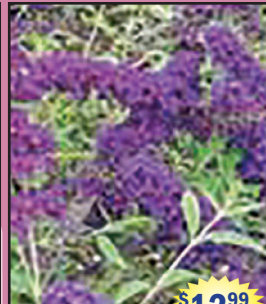

$12.99 ea.

Butterfly Bush #1
$19.99 value